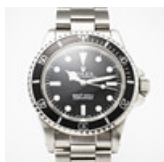

ROLEX, wristwatch, Submariner, steel, ca 1978.

Automatic, plexiglass, refnr. 5513, serial no. 5417044, cal, original oyster link, folding clasp, lock no. 93150, CP12 (2011), 539, diameter 40 mm, box, paper, service receipt (Rob Engström), 2021 Dial: 8/10 Case: 8/10 Bracelet: 8/10.

Estimate: 100,000 – 120,000 SEK

Hammer price: 135,000 SEK

807