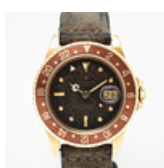

ROLEX, GMT-Master, "Root Beer", "Nipple Dial", 18k gold, ca 1984.

Automatic, sapphire crystal, date, GMT, bezel, ref no. 16758, serial no. 8151578, cal 3075, leather bracelet, later original gold plated buckle, diameter 40 mm Dial: 7/10 Case: 7/10.

Estimate: 180,000 – 190,000 SEK

Hammer price: 230,000 SEK

776