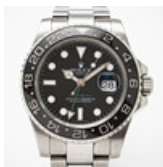

ROLEX, wristwatch GMT-Master, steel, ca 2011.

Automatic, sapphire crystal, date, GMT, ceramic bezel, ref no 116710LN, serial no. M529365, cal 3186, original oyster bracelet, folding clasp, diameter 40 mm, cert, box, paper Dial: 10/10 Case: 7/10 Bracelet: 6/10.

Estimate: 95,000 – 100,000 SEK

Hammer price: 110,000 SEK

784