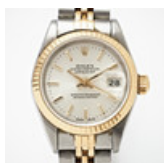

ROLEX, ladies' watch, Datejust, gold / steel, ca 1990.

Automatic, sapphire crystal, date, ref no 69173, serial no. E563662, cal 2135, original jubilee bracelet, folding clasp, clasp no. 62523D, P2, diameter 26 mm, box Dial: 9/10 Case: 7/10 Bracelet: 6/10.

Estimate: 20,000 – 25,000 SEK

Hammer price: 30,000 SEK

809