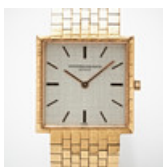

Estimate: 10,000 – 12,000 SEK

Hammer price: 24,250 SEK

785

VACHERON CONSTANTIN, wristwatch, 18 k gold, 1970's.

Manual, sapphire crystal, ref no. 6908, cal 1003, integrated original bracelet, length approx. 180, 25x25 mm, weight approx. 72 g Dial: 9/10 Case: 8/10 Bracelet: 8/10.